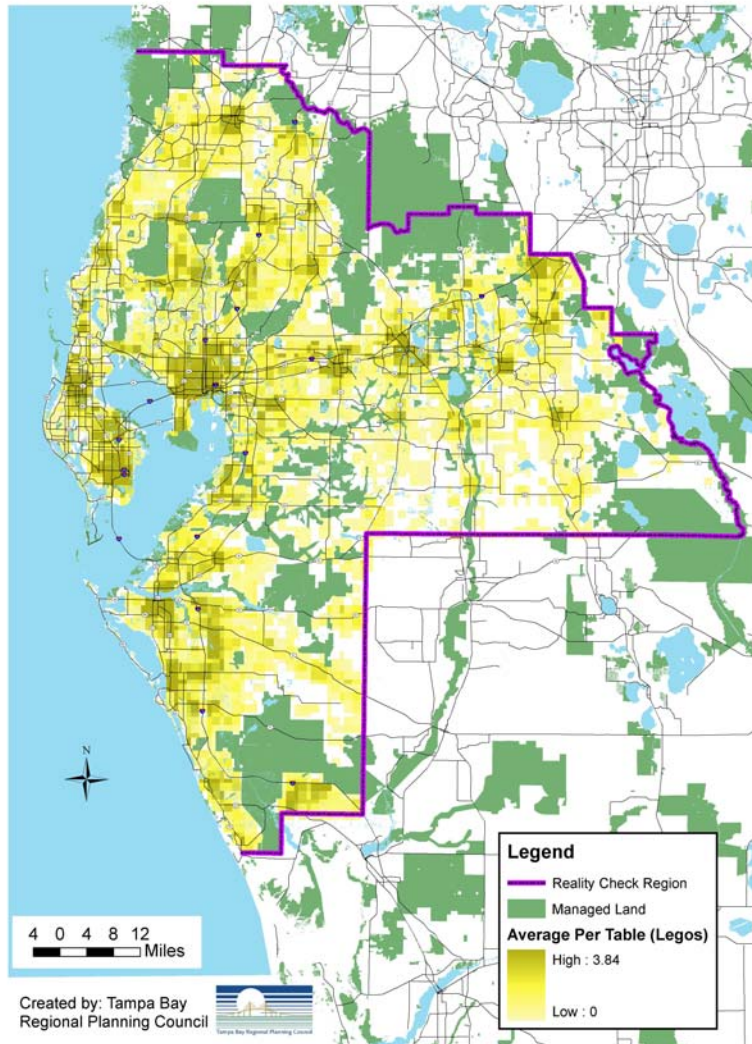


ONE
BAY

FULFILLING
LIFE'S
POSSIBILITIES

Lego Compilation Maps

**Reality Check Tampa Bay (May 2007) &
Sub-Regional Workshops (Oct-Nov 2007)**

**ONE
BAY** Vision

Create a shared regional vision to guide projected growth in land use, transportation and environmental preservation.

Population Lego Compilation
(Reality Check Event)

Population Lego Compilation
(Sub-Regional Public Workshops)

Population Lego Compilation (Reality Check Event)

Population Lego Compilation (Reality Check & Sub-Regional Blend)