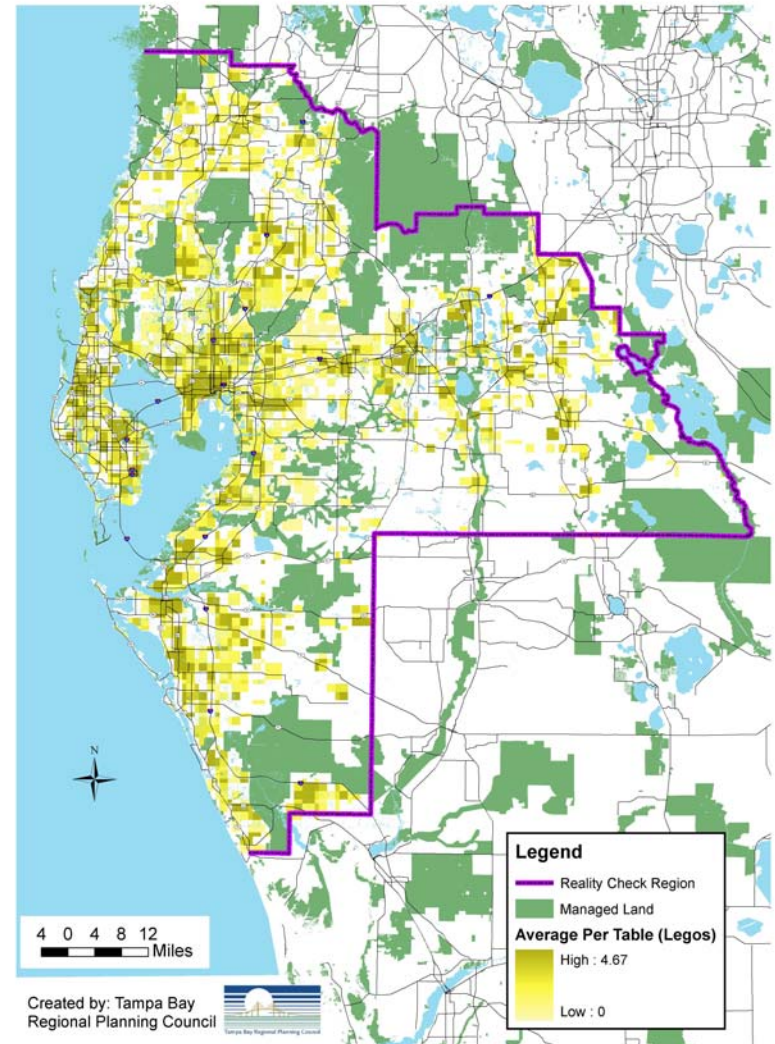


ONE
BAY

FULFILLING
LIFE'S
POSSIBILITIES

Lego Compilation Maps

**Reality Check Tampa Bay (May 2007) &
Sub-Regional Workshops (Oct-Nov 2007)**

**ONE
BAY** Vision

Create a shared regional vision to guide projected growth in land use, transportation and environmental preservation.

Population Lego Compilation
(Reality Check Event)

Population Lego Compilation
(Sub-Regional Public Workshops)

Population Lego Compilation (Reality Check Event)

Population Lego Compilation (Reality Check & Sub-Regional Blend)