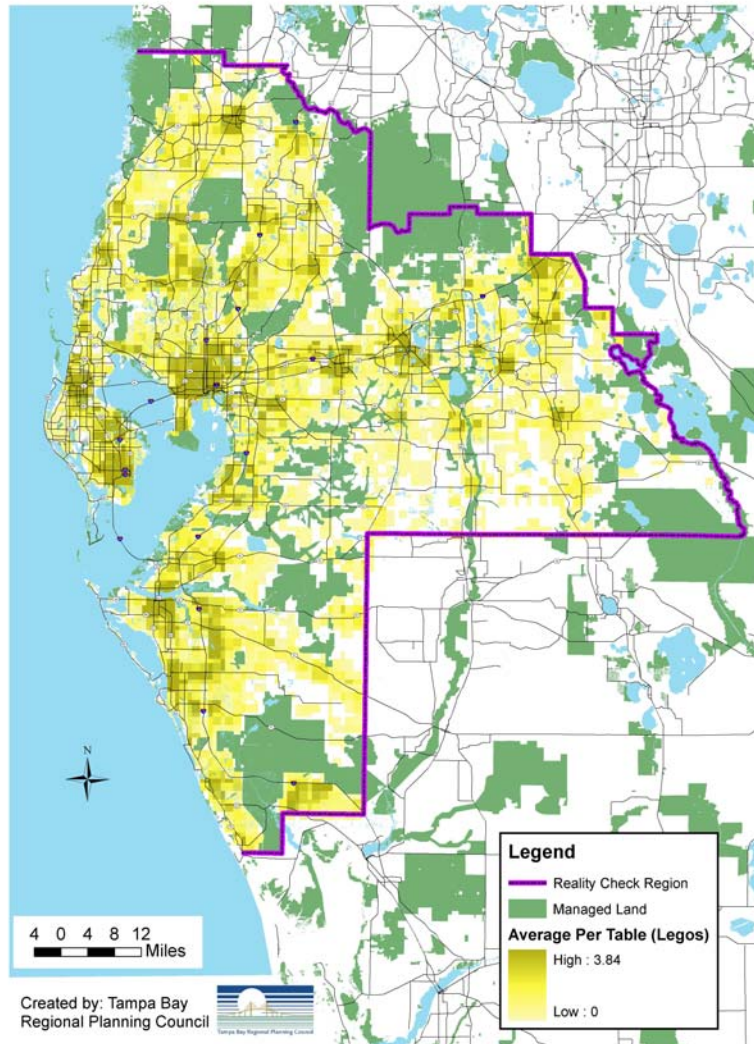


ONE
BAY

FULFILLING
LIFE'S
POSSIBILITIES

Lego Compilation Maps

**Reality Check Tampa Bay (May 2007) &
Sub-Regional Workshops (Oct-Nov 2007)**

**ONE
BAY** Vision

Create a shared regional vision to guide projected growth in land use, transportation and environmental preservation.

Population Lego Compilation
(Reality Check Event)

Population Lego Compilation
(Sub-Regional Public Workshops)

Population Lego Compilation (Reality Check Event)

Population Lego Compilation (Reality Check & Sub-Regional Blend)